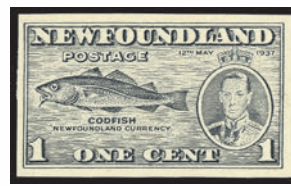

2282 P 32A 1¢ Violet Brown plate proof pair, nice, VF **Photo 200.00**

2283 P 32TCiv 1¢ Trial colour plate proof pair printed in chestnut brown on card mounted india paper, fresh and choice, VF **200.00**

2284 P 32TCvii 1¢ Trial colour plate proof pair printed in blue green on card mounted india paper, fresh and choice, VF **200.00**

2285 P 32TCvii 1¢ Trial colour plate proof pair in blue green, fresh and choice, VF **200.00**

2286★ 33 3 Vermilion, an exceptional unused single with bright fresh colour, VF **Photo 600.00**

2287⊙ 34 3¢ Blue, a lightly cancelled used single, VF **100.00**

2288★ 35 6¢ Dull Rose fresh mint, F+ NH **30.00**

2289★ 38 2¢ Green rouletted, a scarce unused single, VF **300.00**

2290⊙ 39 3¢ Blue Rouletted, a scarce used pair, VF **Est. 100.00**

2291★ 43 1¢ Brown, a lovely, fresh mint single with outstanding colour, unusually nice, F-VF NH **380.00**

2292★ B 43 1¢ Brown, a rarely seen mint block with lower pair NH, light gum skips, lovely and fresh, VF LH **Photo 1600.00**

2293★ B 45 1¢ Green, a fresh and very well centered mint block of four, surprisingly scarce in good quality, VF OG **160.00**

2294★ B 46 2¢ Yellow Green, a seldom seen mint block of four, usual streaky original gum, well above average for this difficult stamp with fresh bright colour, VF OG **Photo 400.00**

2295★ B 49a 3¢ Pale Blue block of four unused, quite well centered for the issue with bright vivid colour, blocks of this stamp are scarce, F-VF **Photo Est. 200.00**

2296⊙ 49a 3¢ Pale Blue used single showing a double perforated error, F **Est. 90.00**

2297★ 59 10¢ Black, an attractive and well centered mint single, VF OG **200.00**

2298★ 60 3¢ Slate mint single, F-VF NH **90.00**